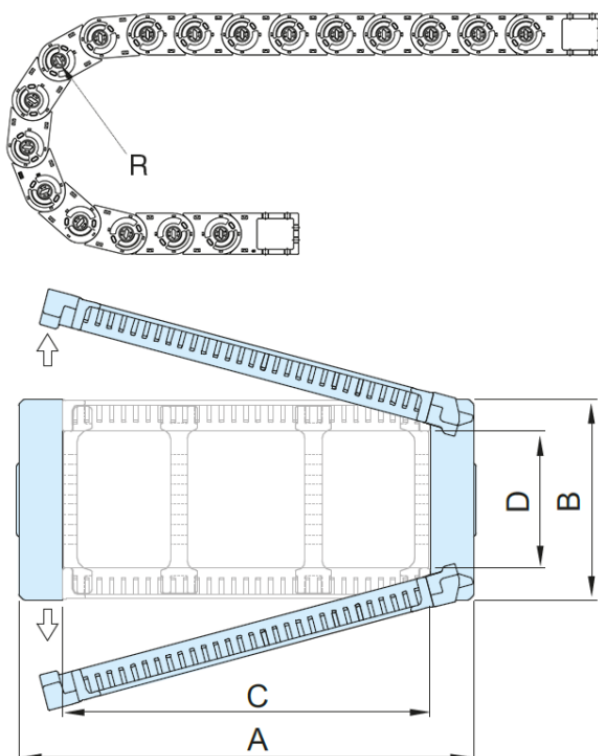

Article number: 18ST055N055R200

Description: ST Shift cable chain, ST055N.055 Radius 200- Hoved nr. (1LK)
Type ST055N.055.R200

Measures

A = 76
B = 52
C = 55
D = 40
I = 55
R = 200